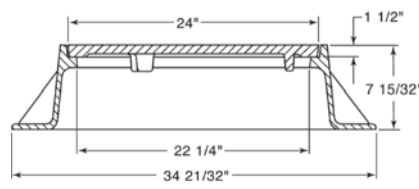

R-1720-A
Manhole Frame, Solid Lid

Heavy Duty

R-1720-B
Manhole Frame, Solid Lid

NEW

Heavy Duty

R-1723
Manhole Frame, Vented Lid

Heavy Duty

Available Grate: **R-2401**
 (see Inlet Frames & Grates. R-2000 Series table)

R-1726-A
Manhole Frame, Solid Lid

Heavy Duty

Non-Rocking feature available, see p. 12.

Available Grate: **R-2500**