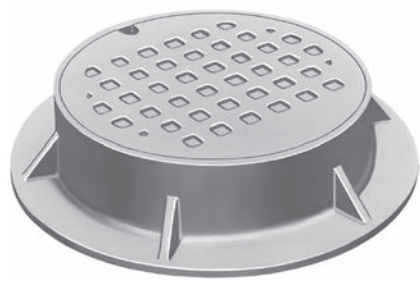

R-1720-A
Manhole Frame, Solid Lid

Heavy Duty

R-1720-B
Manhole Frame, Solid Lid

NEW

Heavy Duty

R-1723
Manhole Frame, Vented Lid

Heavy Duty

Available Grate: **R-2401**
 (see Inlet Frames & Grates. R-2000 Series table)

R-1726-A
Manhole Frame, Solid Lid

Heavy Duty

Non-Rocking feature available, see p. 12.

Available Grate: **R-2500**