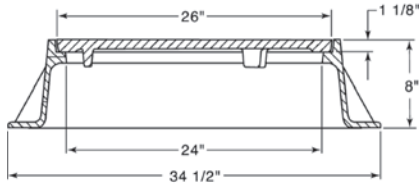

R-1720-A
Manhole Frame, Solid Lid

Heavy Duty

R-1720-B
Manhole Frame, Solid Lid

NEW

Heavy Duty

R-1723
Manhole Frame, Vented Lid

Heavy Duty

Available Grate: **R-2401**
 (see Inlet Frames & Grates. R-2000 Series table)

R-1726-A
Manhole Frame, Solid Lid

Heavy Duty

Non-Rocking feature available, see p. 12.

Available Grate: **R-2500**