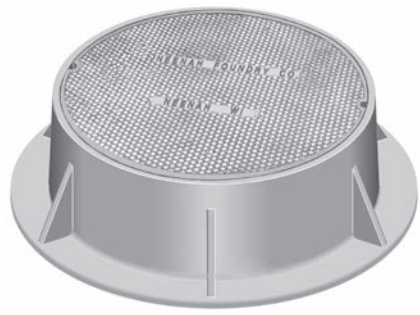

R-1720-A
Manhole Frame, Solid Lid

Heavy Duty

R-1720-B
Manhole Frame, Solid Lid

NEW

Heavy Duty

R-1723
Manhole Frame, Vented Lid

Heavy Duty

Available Grate: **R-2401**
 (see Inlet Frames & Grates. R-2000 Series table)

R-1726-A
Manhole Frame, Solid Lid

Heavy Duty

Non-Rocking feature available, see p. 12.

Available Grate: **R-2500**