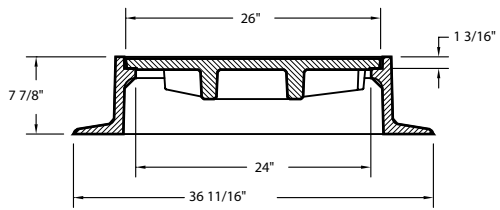

R-1720-A
Manhole Frame, Solid Lid

Heavy Duty

R-1720-B
Manhole Frame, Solid Lid

NEW

Heavy Duty

R-1723
Manhole Frame, Vented Lid

Heavy Duty

Available Grate: **R-2401**
 (see Inlet Frames & Grates. R-2000 Series table)

R-1726-A
Manhole Frame, Solid Lid

Heavy Duty

Non-Rocking feature available, see p. 12.

Available Grate: **R-2500**