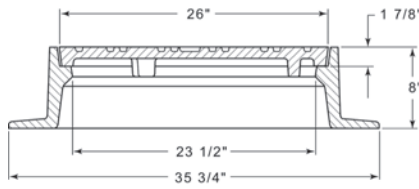

R-1720-A
Manhole Frame, Solid Lid

Heavy Duty

R-1720-B
Manhole Frame, Solid Lid

NEW

Heavy Duty

R-1723
Manhole Frame, Vented Lid

Heavy Duty

Available Grate: **R-2401**
 (see Inlet Frames & Grates. R-2000 Series table)

R-1726-A
Manhole Frame, Solid Lid

Heavy Duty

Non-Rocking feature available, see p. 12.

Available Grate: **R-2500**